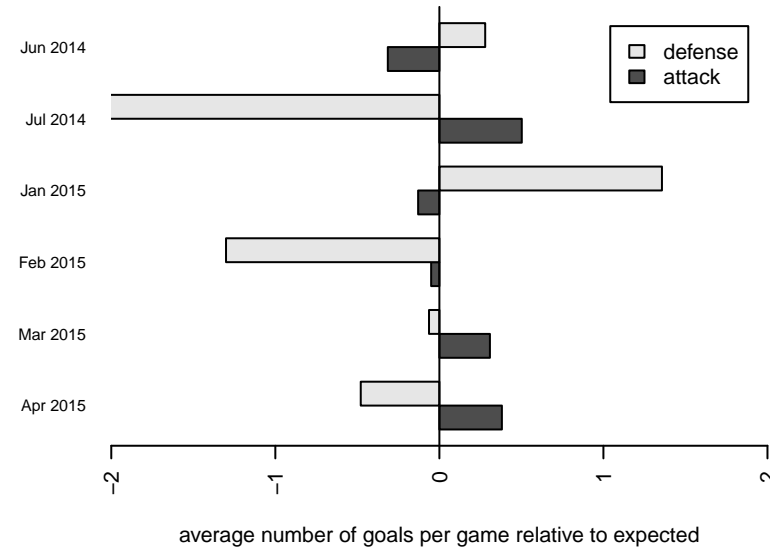

Performance relative to 13 month average