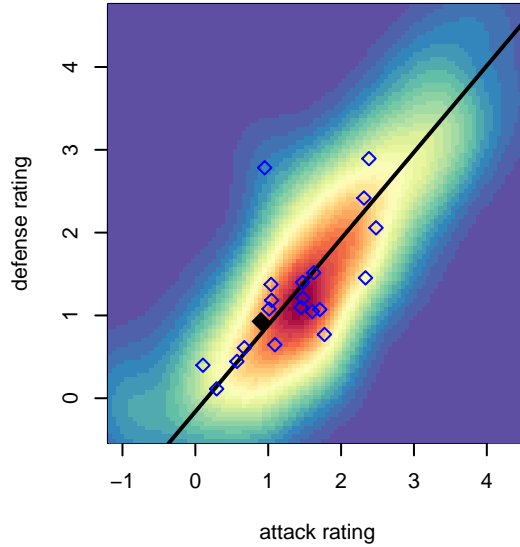

**attack and defense rating
relative to others at age
and all opponents in last 13 months**