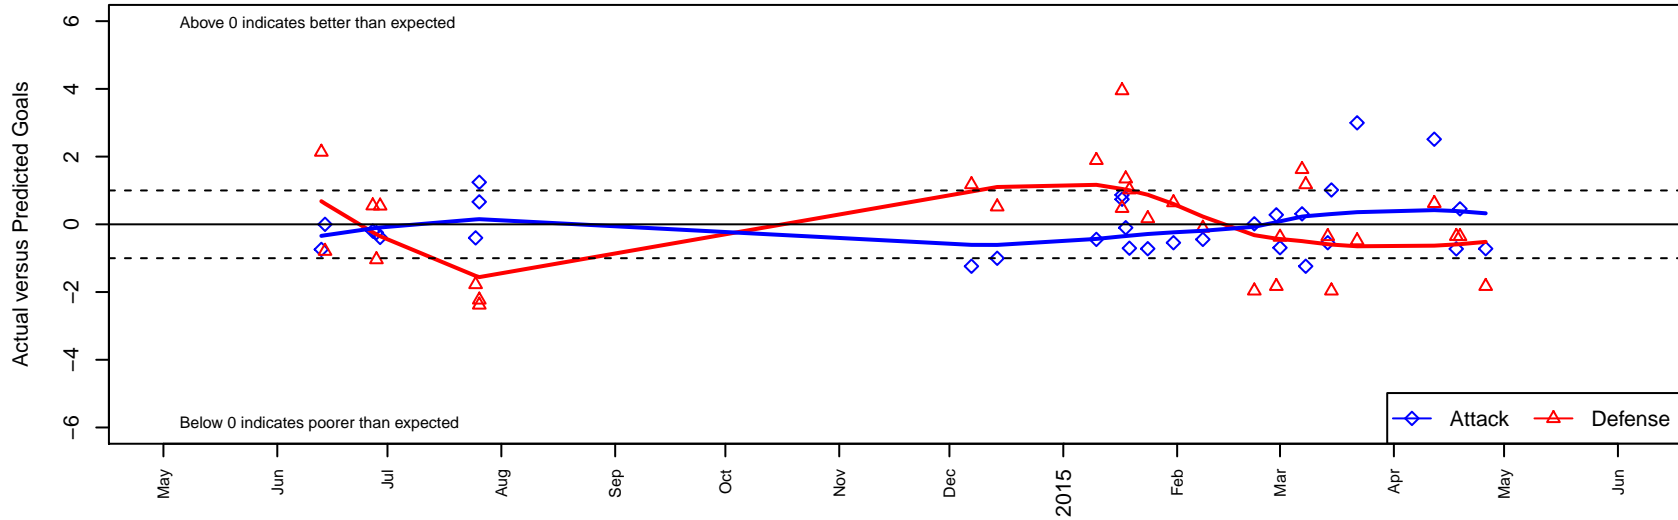

RV Slammers White G99

Rainier Valley Slammers
 Auburn, WA
 G99 total strength=1064
 attack=2.46 defense=2.53
 fall league = RCL G99 Div 4
 notes= Gladwin 2013

alt names used:
 RVS G99 White
 RVS G99 White
 Rainier Valley Slammers White
 RVS Slammers G99 White
 RVS Slammers G99 White
 Rainier Valley Slammers GU99 White

Venues played:
 2014 Starfire Spring Classic GU15
 2014 RVS Classic GU15
 2014 Crossfire Select Cup GU15 Silver
 2014 RCL G99 Div 4
 2014 PacNW Winter Classic Premier II U15
 2014 WYS Presidents Cup G99 Division 2

RV Slammers White G99
 Dots are actual minus expected GF (blue circles) and GA (red triangles).
 Blue line is smoothed change in attack strength. Red is smoothed change in defense strength.

**attack and defense variance (black dot)
relative to other teams
and top 10 in region**