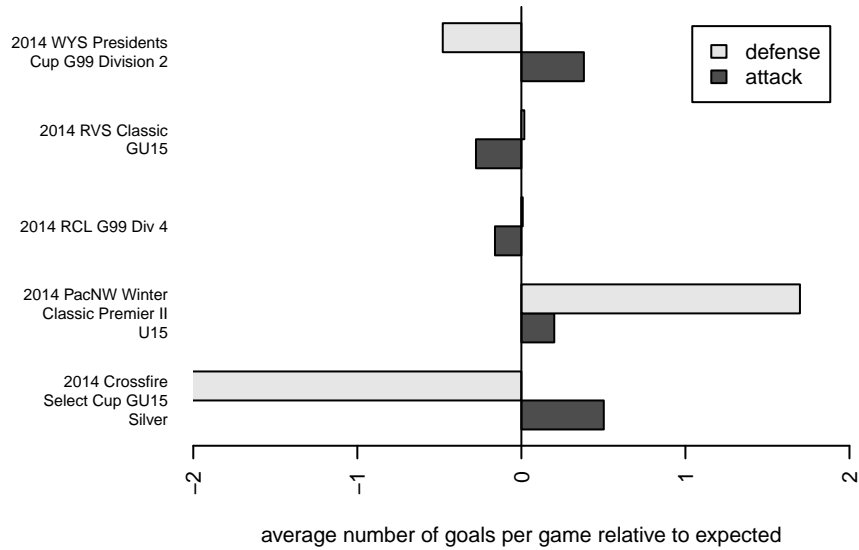

Performance relative to 13 month average