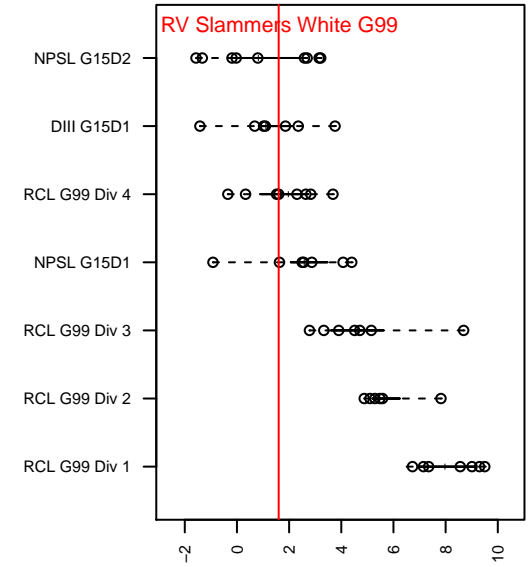

**attack and defense rating
relative to others at age
and all opponents in last 13 months**